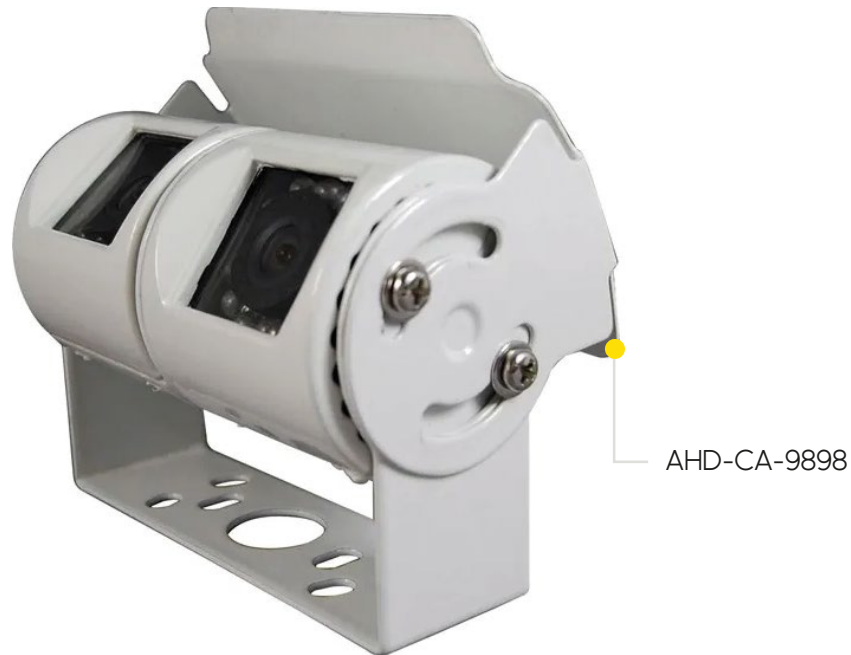

## AHD Dual Camera in White

» Also available in D1 standard

### » PRODUCT OVERVIEW

CKO's Dual Camera with night vision (IR) is designed and built specifically for motorhomes and horse boxes, providing high-quality footage with differing lens angles and positions for greater coverage. It is ideal to set-up this camera as a rear-view mirror, as the image that looks backwards is displayed constantly on the monitor.

When the vehicle is triggered for reverse, the camera lens switches to the alternative image, which looks predominantly down at the rear of the vehicle - providing a much improved reverse image for safe manoeuvring. A U-Bracket for mounting the camera, and a sun visor is **included** in this kit.

### » SPECIFICATIONS

<b>Dimensions</b> (including mount)	104mm(W) x 66mm(D) x 97mm(H)
<b>Operating Voltage</b>	12V DC
<b>Power Consumption</b> (on)	300mA max
<b>Power Input</b>	Via 4-Pin Aviation Connector
<b>Connection Type</b>	2x 4-Pin Aviation
<b>Resolution</b>	AHD 720P
<b>TV System</b>	PAL
<b>Operating Temperature</b>	-30°C to +70°C
<b>Operating Humidity</b>	<95% RH
<b>IP Rating</b>	IP67